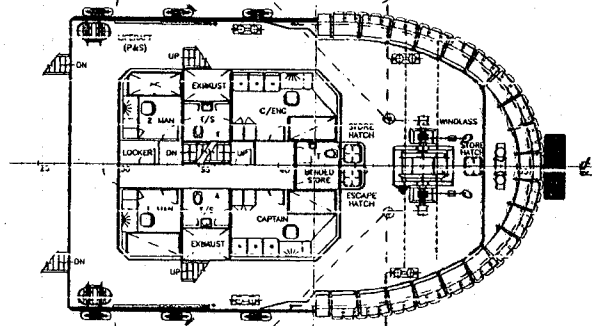

PROFILE

MAIN DECK

BELOW MAIN DECK

PRINCIPAL DIMENSIONS

LENGTH O.A.	36.00 M
LENGTH W.L.	35.00 M
LENGTH B.P.	32.60 M
BREADTH MLD	10.80 M
DEPTH MLD	5.40 M
DRAFT	3.75 M
COMPLEMENT	11 CREW 6 PERSON

NAV BRIDGE DECK

FORECASTLE DECK

SASASHIP PTE LTD		Project
121 Robinson Road #02-00 Singapore 068122		Ship No.
Tel : 6745 6855 Fax : 6745 6855 E-mail : sasaship@		Year
36M TWIN SCREW TUG		Tonnage
GENERAL ARRANGEMENT		Position
		Scale