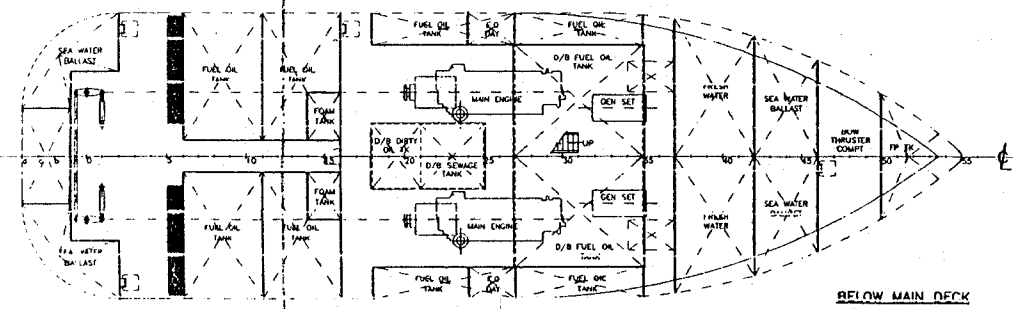

PROFILE

MAIN DECK

BELOW MAIN DECK

PRINCIPAL DIMENSIONS

LENGTH O.A.	36.00 M
LENGTH W.L.	35.00 M
LENGTH B.P.	32.60 M
BREADTH MLD	10.80 M
DEPTH MLD	5.40 M
DRAFT	3.75 M
COMPLEMENT	11 CREW 6 PERSON

NAV BRIDGE DECK

FORECASTLE DECK

SASASHIP PTE LTD		Project
121 Robinson Road #02-00 Singapore 068122		Ship No.
Tel : 6745 6855 Fax : 6745 6855 E-mail : sasaship@		Year
36M TWIN SCREW TUG		Tonnage
GENERAL ARRANGEMENT		Position
		Scale