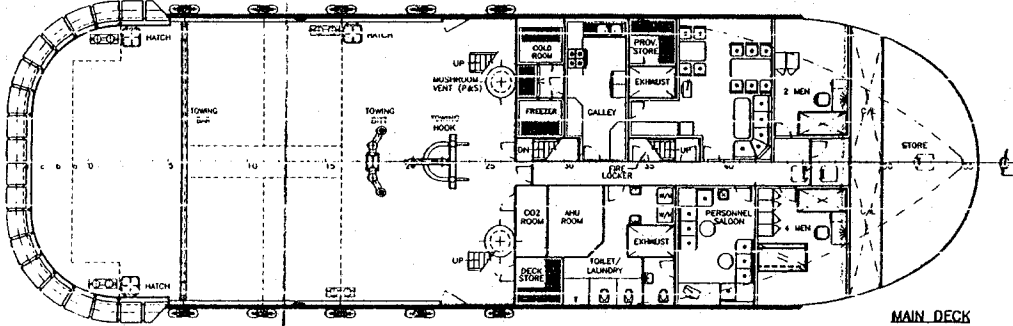

PROFILE

MAIN DECK

BELOW MAIN DECK

PRINCIPAL DIMENSIONS

LENGTH O.A.	36.00 M
LENGTH W.L.	35.00 M
LENGTH B.P.	32.60 M
BREADTH MLD	10.80 M
DEPTH MLD	5.40 M
DRAFT	3.75 M
COMPLEMENT	11 CREW 6 PERSON

NAV BRIDGE DECK

FORECASTLE DECK

SASASHIP PTE LTD		Project
121 Robinson Road #02-00 Singapore 068122		Ship No.
Tel : 6745 6855 Fax : 6745 6855 E-mail : sasaship@		Year
36M TWIN SCREW TUG		Tonnage
GENERAL ARRANGEMENT		Position
		Scale